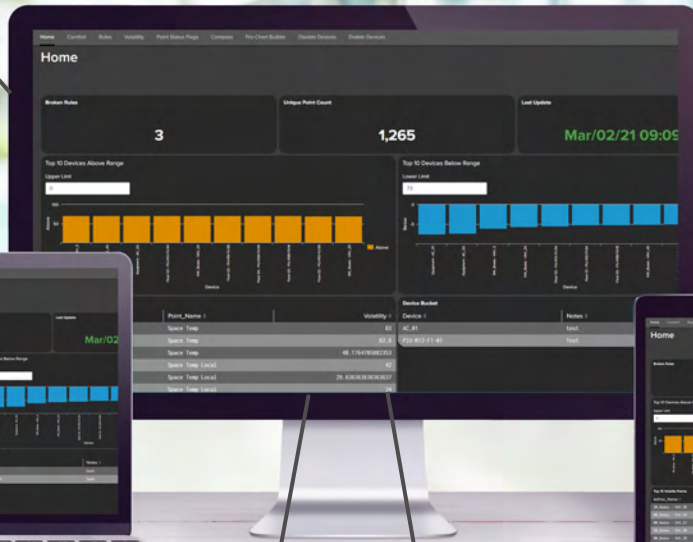

# McKenney's building**SENSE**™

Facility intelligence platform providing round-the-clock visibility of your Building Management System

Information is great. Knowledge is even better. Every facility has an abundance of information that can be gathered, analyzed and leveraged for more energy-efficient operations. But you need to know where to look for it—and more importantly, what to do with it.

McKenney's building**SENSE**™ is a next generation facility intelligence platform that leverages data gathered by building control systems, enterprise platforms, asset management systems and other associated facility management applications.

## A Deep Dive into building**SENSE**™

**ABILITY** to make more informed business and operational decisions, streamline processes and enhance efficiencies throughout your facility.

**ROUND-THE-CLOCK VISIBILITY** of your building allowing you to identify issues before they become a problem.