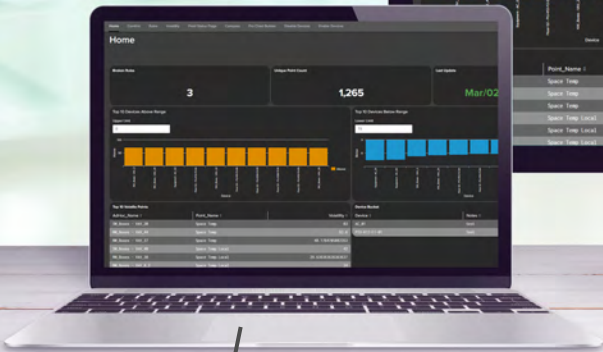

McKenney's building**SENSE**™ is a next generation facility intelligence platform that leverages data gathered by building control systems, enterprise platforms, asset management systems and other associated facility management applications.

## A Deep Dive into building**SENSE**™

**ABILITY** to make more informed business and operational decisions, streamline processes and enhance efficiencies throughout your facility.

**ROUND-THE-CLOCK VISIBILITY** of your building allowing you to identify issues before they become a problem.