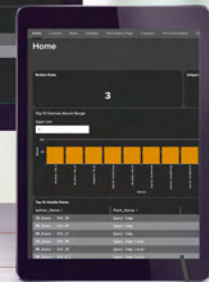

McKenney's building**SENSE**™ is a next generation facility intelligence platform that leverages data gathered by building control systems, enterprise platforms, asset management systems and other associated facility management applications.

## A Deep Dive into building**SENSE**™

**ABILITY** to make more informed business and operational decisions, streamline processes and enhance efficiencies throughout your facility.

**ROUND-THE-CLOCK VISIBILITY** of your building allowing you to identify issues before they become a problem.